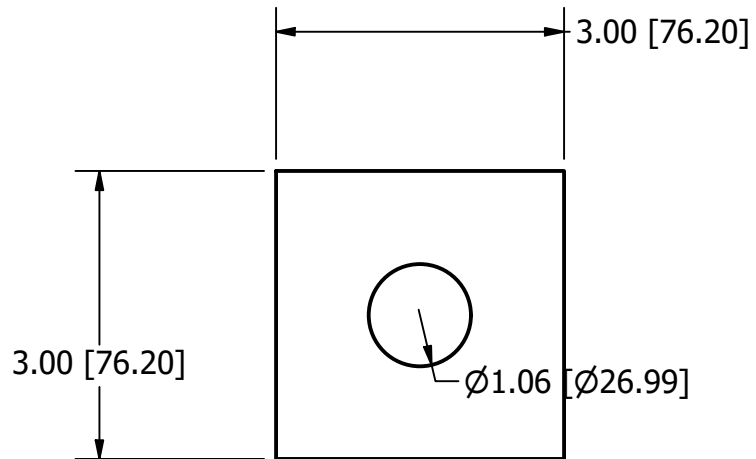

1"x3" Square Plate Washer

6484317

Units Inch[mm]

Scale 1/4

Drawn Shannon Kimes

Date 4/25/2026

Material

Packaging

Notes

Base Material: Steel, Carbon		Weight lbs[kgs]	Units	1. Weights approximation/theoretical.
Finish: Plain/None	Piece	2.55[1.16]	1 Piece	
Coating: Oiled	Bag	50[22.7]	20 pcs	
	Pallet	2500[1134]	50 Bags	
	Ton[MT]	2,000[1,000]	784[863] pcs	