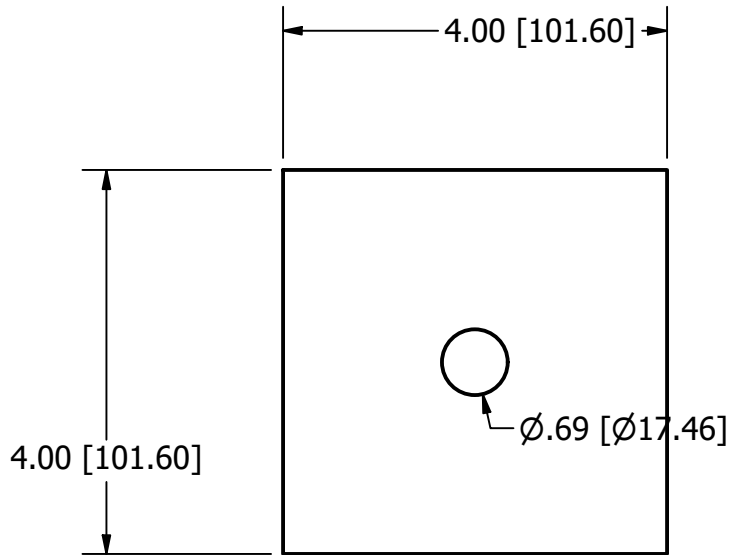

1"x4" Square Plate Washer

6484411

Units Inch[mm]

Scale 1/4

Drawn Shannon Kimes

Date 4/25/2026

Material

Packaging

Notes

Base Material: Steel, Carbon		Weight lbs[kgs]	Units	1. Weights approximation/theoretical.
Finish: Plain/None	Piece	4.53[2.06]	1 Piece	
Coating: Oiled	Bag	50[22.7]	11 pcs	
	Pallet	2500[1134]	50 Bags	
	Ton[MT]	2,000[1,000]	441[485] pcs	