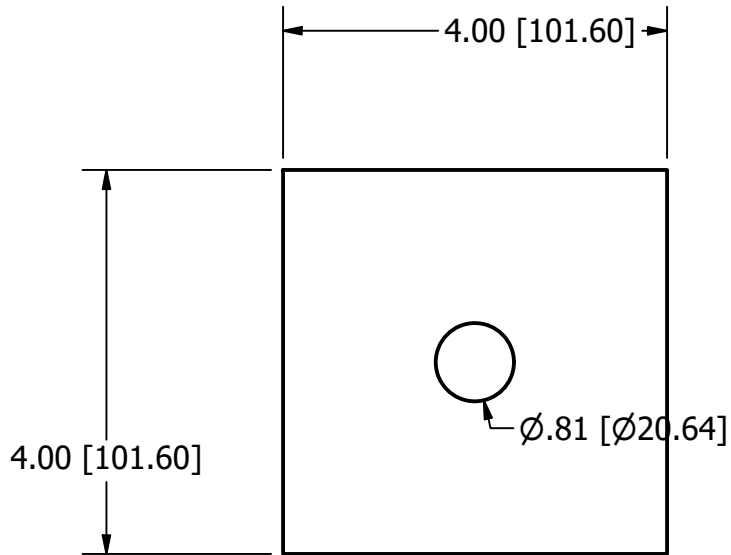

1"x4" Square Plate Washer

6484413

Units Inch[mm]

Scale 1/4

Drawn Shannon Kimes

Date 4/25/2026

Material

Packaging

Notes

Base Material: Steel, Carbon		Weight lbs[kgs]	Units	1. Weights approximation/theoretical.
Finish: Plain/None	Piece	4.53[2.06]	1 Piece	
Coating: Oiled	Bag	50[22.7]	11 pcs	
	Pallet	2500[1134]	50 Bags	
	Ton[MT]	2,000[1,000]	441[485] pcs	