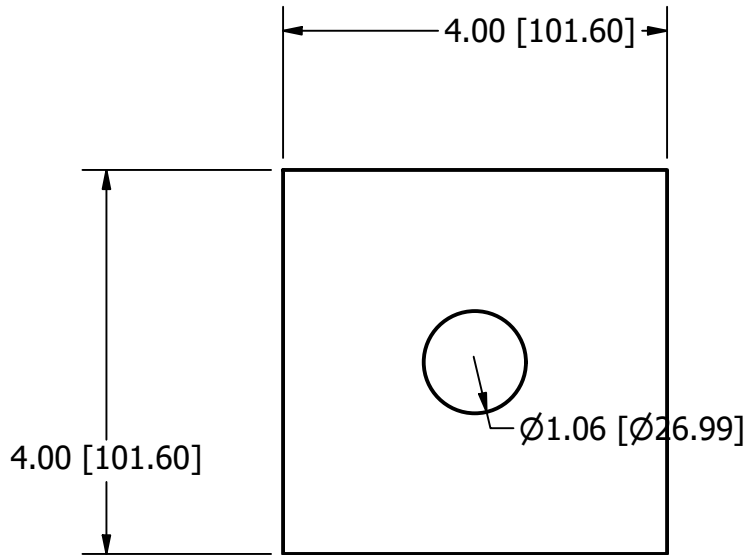

1"x4" Square Plate Washer

6484417

Units Inch[mm]

Scale 1/4

Drawn Shannon Kimes

Date 4/25/2026

Material

Packaging

Notes

Base Material: Steel, Carbon

Weight lbs[kgs]

Units

1. Weights approximation/theoretical.

Finish: Plain/None

Piece

4.53[2.06]

Ton[MT]

2,000[1,000]

441[485] pcs