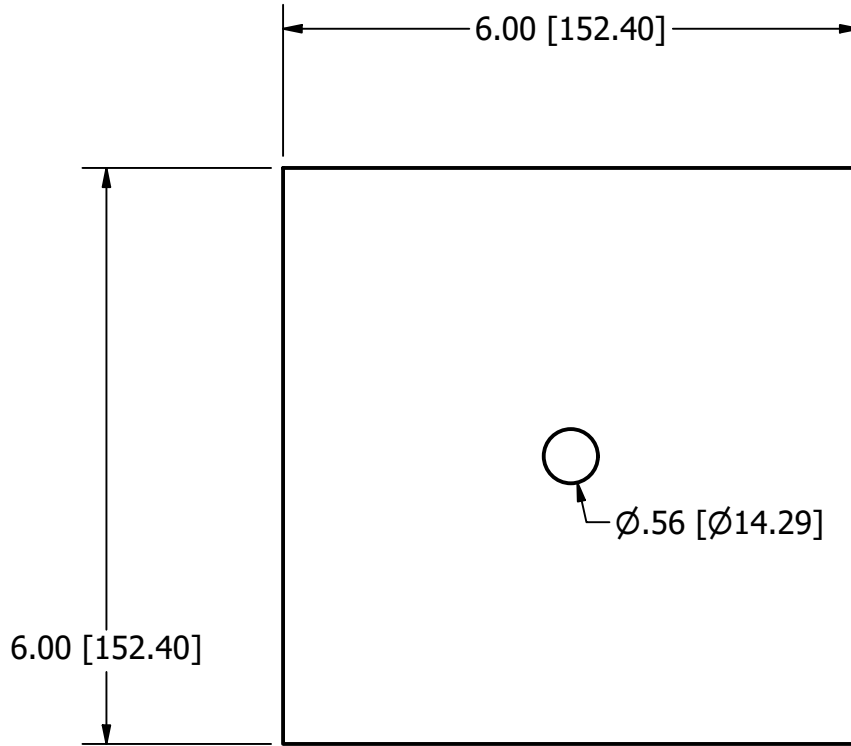

1"x6" Square Plate Washer

6484609

Units Inch[mm]

Scale 1/4

Drawn Shannon Kimes

Date 4/25/2026

Material		Packaging		Notes
Base Material: Steel, Carbon		Weight lbs[kgs]	Units	1. Weights approximation/theoretical.
Finish: Plain/None	Piece	10.20[4.63]	1 Piece	
Coating: Oiled	Bag	50[22.7]	5 pcs	
	Pallet	2500[1134]	50 Bags	
	Ton[MT]	2,000[1,000]	196[216] pcs	