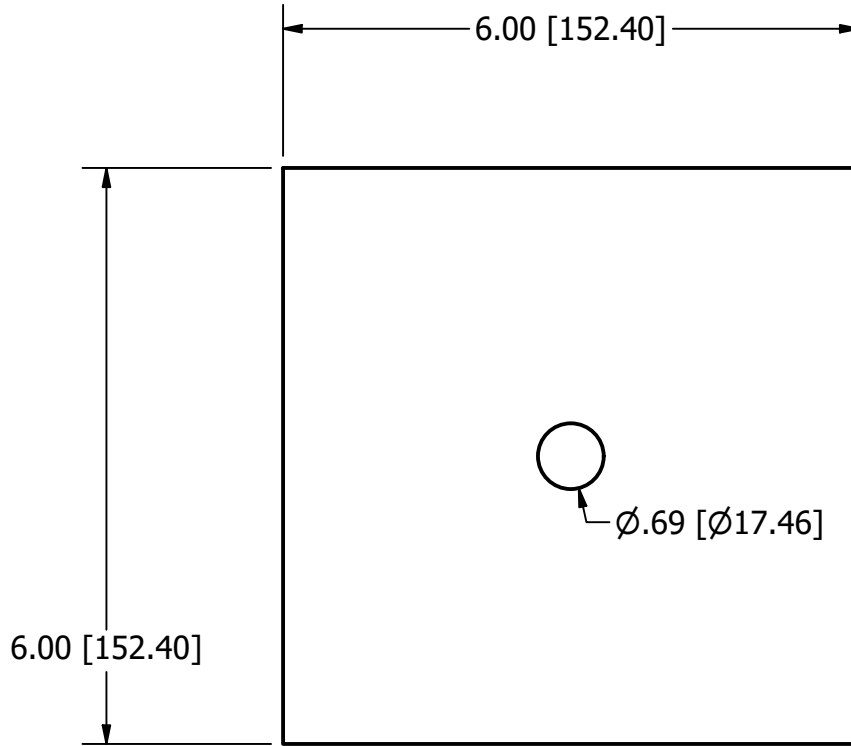

1"x6" Square Plate Washer

6484611

Units Inch[mm]

Scale 1/4

Drawn Shannon Kimes

Date 4/25/2026

Material		Packaging		Notes
Base Material: Steel, Carbon		Weight lbs[kgs]	Units	1. Weights approximation/theoretical.
Finish: Plain/None	Piece	10.20[4.63]	1 Piece	
Coating: Oiled	Bag	50[22.7]	5 pcs	
	Pallet	2500[1134]	50 Bags	
	Ton[MT]	2,000[1,000]	196[216] pcs	