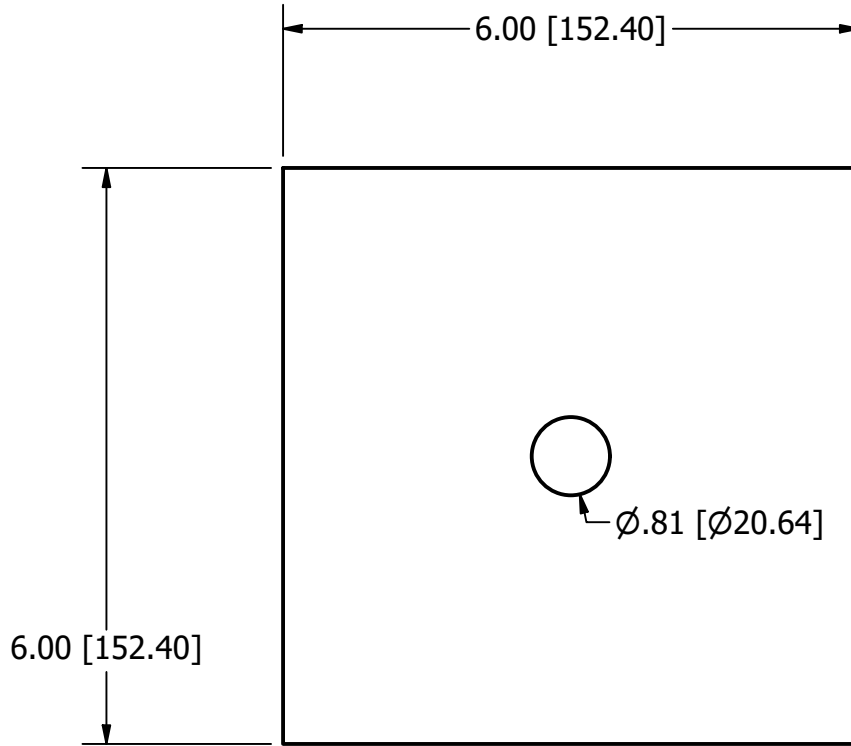

1"x6" Square Plate Washer

6484613

Units Inch[mm]

Scale 1/4

Drawn Shannon Kimes

Date 4/25/2026

Material	Packaging			Notes
Base Material: Steel, Carbon		Weight lbs[kgs]	Units	1. Weights approximation/theoretical.
Finish: Plain/None	Piece	10.20[4.63]	1 Piece	
Coating: Oiled	Bag	50[22.7]	5 pcs	
	Pallet	2500[1134]	50 Bags	
	Ton[MT]	2,000[1,000]	196[216] pcs	