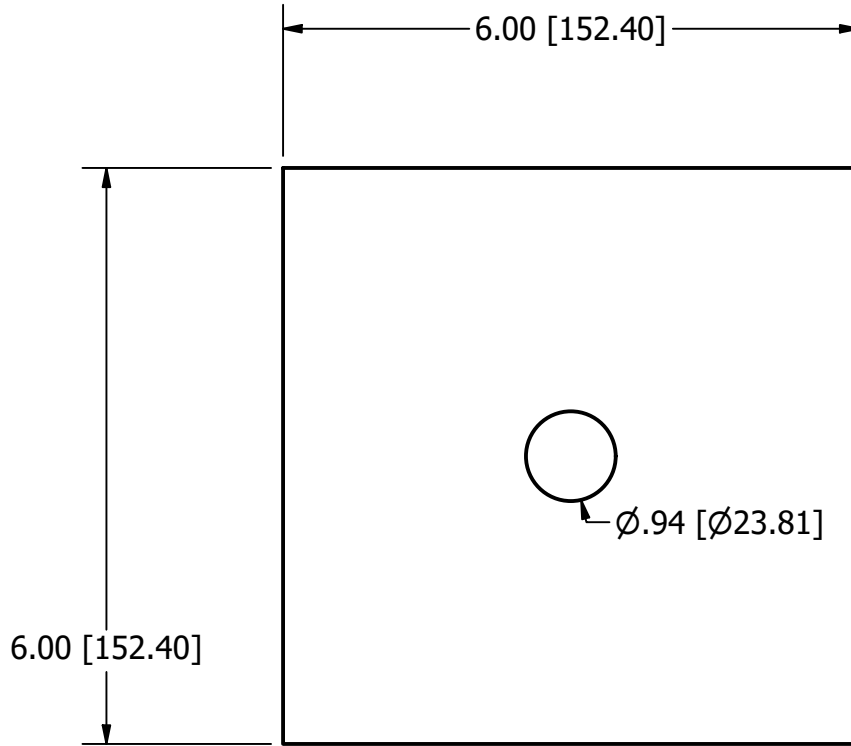

# 1"x6" Square Plate Washer

6484615

Units Inch[mm]

Scale 1/4

Drawn Shannon Kimes

Date 4/25/2026

Material		Packaging		Notes
Base Material: Steel, Carbon		Weight lbs[kgs]	Units	1. Weights approximation/theoretical.
Finish: Plain/None	Piece	10.20[4.63]	1 Piece	
Coating: Oiled	Bag	50[22.7]	5 pcs	
	Pallet	2500[1134]	50 Bags	
	Ton[MT]	2,000[1,000]	196[216] pcs	