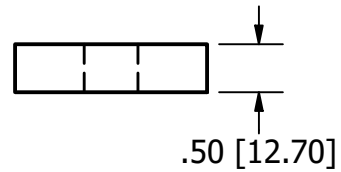

1/2"x2" Square Plate Washer

6482209

Units Inch[mm]

Scale 1/4

Drawn Shannon Kimes

Date 4/25/2026

Material		Packaging		Notes
Base Material: Steel, Carbon		Weight lbs[kgs]	Units	1. Weights approximation/theoretical.
Finish: Plain/None	Piece	0.57[0.26]	1 Piece	
Coating: Oiled	Bag	50[22.7]	88 pcs	
	Pallet	2500[1134]	50 Bags	
	Ton[MT]	2,000[1,000]	3530[3883] pcs	