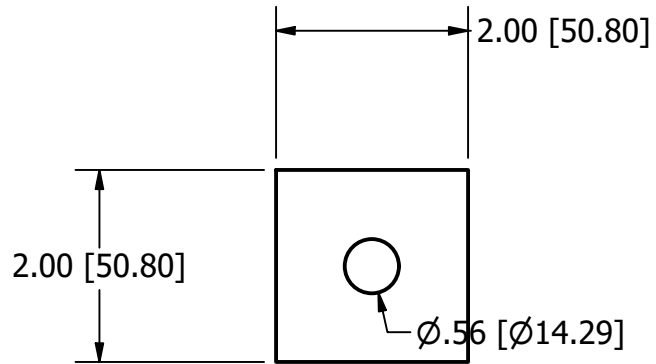

1/2"x2" Square Plate Washer

6482209

Units Inch[mm]

Scale 1/4

Drawn Shannon Kimes

Date 4/25/2026

Material		Packaging		Notes
Base Material: Steel, Carbon		Weight lbs[kgs]	Units	1. Weights approximation/theoretical.
Finish: Plain/None	Piece	0.57[0.26]	1 Piece	
Coating: Oiled	Bag	50[22.7]	88 pcs	
	Pallet	2500[1134]	50 Bags	
	Ton[MT]	2,000[1,000]	3530[3883] pcs	