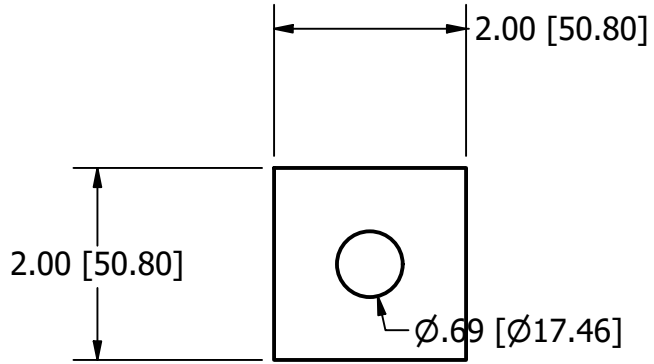

1/2"x2" Square Plate Washer

6482211

Units Inch[mm]

Scale 1/4

Drawn Shannon Kimes

Date 4/25/2026

Material		Packaging		Notes
Base Material: Steel, Carbon		Weight lbs[kgs]	Units	1. Weights approximation/theoretical.
Finish: Plain/None	Piece	0.57[0.26]	1 Piece	
Coating: Oiled	Bag	50[22.7]	88 pcs	
	Pallet	2500[1134]	50 Bags	
	Ton[MT]	2,000[1,000]	3530[3883] pcs	