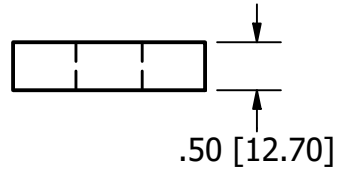

1/2"x2" Square Plate Washer

6482211

Units Inch[mm]

Scale 1/4

Drawn Shannon Kimes

Date 4/25/2026

Material		Packaging		Notes
Base Material: Steel, Carbon		Weight lbs[kgs]	Units	1. Weights approximation/theoretical.
Finish: Plain/None	Piece	0.57[0.26]	1 Piece	
Coating: Oiled	Bag	50[22.7]	88 pcs	
	Pallet	2500[1134]	50 Bags	
	Ton[MT]	2,000[1,000]	3530[3883] pcs	