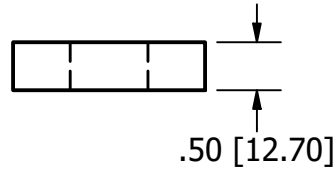

1/2"x2" Square Plate Washer

6482213

Units Inch[mm]

Scale 1/4

Drawn Shannon Kimes

Date 4/25/2026

Material		Packaging		Notes
Base Material: Steel, Carbon		Weight lbs[kgs]	Units	1. Weights approximation/theoretical.
Finish: Plain/None	Piece	0.57[0.26]	1 Piece	
Coating: Oiled	Bag	50[22.7]	88 pcs	
	Pallet	2500[1134]	50 Bags	
	Ton[MT]	2,000[1,000]	3530[3883] pcs	