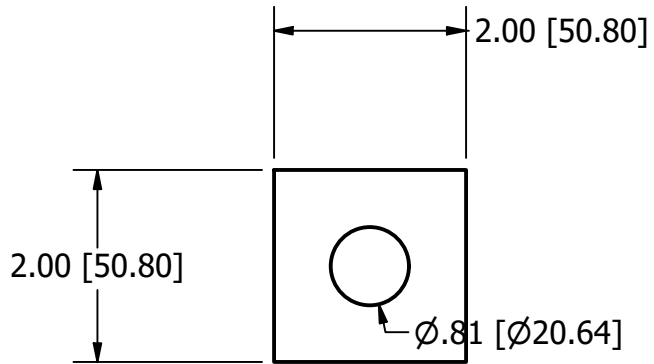

1/2"x2" Square Plate Washer

6482213

Units Inch[mm]

Scale 1/4

Drawn Shannon Kimes

Date 4/25/2026

Material		Packaging		Notes
Base Material: Steel, Carbon		Weight lbs[kgs]	Units	1. Weights approximation/theoretical.
Finish: Plain/None	Piece	0.57[0.26]	1 Piece	
Coating: Oiled	Bag	50[22.7]	88 pcs	
	Pallet	2500[1134]	50 Bags	
	Ton[MT]	2,000[1,000]	3530[3883] pcs	