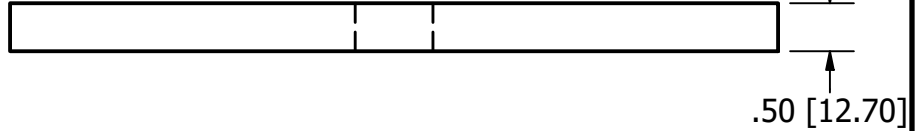

1/2"x8" Square Plate Washer

6482813

Units Inch[mm]

Scale 1/4

Drawn Shannon Kimes

Date 4/25/2026

Material		Packaging		Notes
Base Material: Steel, Carbon		Weight lbs[kgs]	Units	1. Weights approximation/theoretical.
Finish: Plain/None	Piece	9.07[4.11]	1 Piece	
Coating: Oiled	Bag	50[22.7]	6 pcs	
	Pallet	2500[1134]	50 Bags	
	Ton[MT]	2,000[1,000]	221[243] pcs	