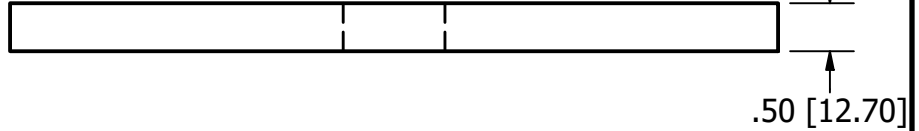

1/2"x8" Square Plate Washer

6482817

Units Inch[mm]

Scale 1/4

Drawn Shannon Kimes

Date 4/25/2026

Material		Packaging		Notes
Base Material: Steel, Carbon		Weight lbs[kgs]	Units	1. Weights approximation/theoretical.
Finish: Plain/None	Piece	9.07[4.11]	1 Piece	
Coating: Oiled	Bag	50[22.7]	6 pcs	
	Pallet	2500[1134]	50 Bags	
	Ton[MT]	2,000[1,000]	221[243] pcs	