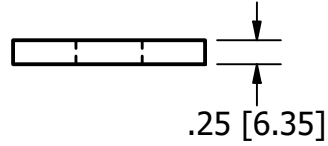

1/4"x2" Square Plate Washer

6481211

Units Inch[mm]

Scale 1/4

Drawn Shannon Kimes

Date 4/25/2026

Material		Packaging		Notes
Base Material: Steel, Carbon		Weight lbs[kgs]	Units	1. Weights approximation/theoretical.
Finish: Plain/None	Piece	0.28[0.13]	1 Piece	
Coating: Oiled	Bag	50[22.7]	176 pcs	
	Pallet	2500[1134]	50 Bags	
	Ton[MT]	2,000[1,000]	7060[7766] pcs	