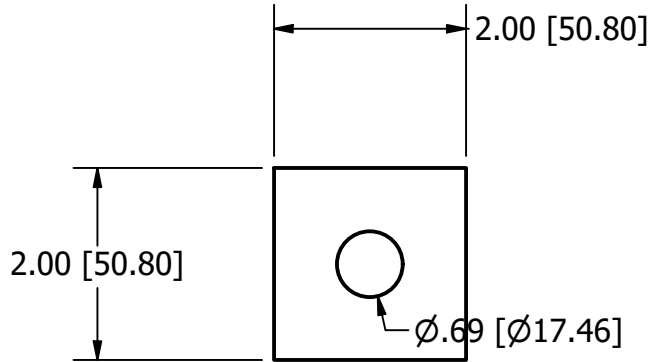

1/4"x2" Square Plate Washer

6481211

Units Inch[mm]

Scale 1/4

Drawn Shannon Kimes

Date 4/25/2026

Material		Packaging		Notes
Base Material: Steel, Carbon		Weight lbs[kgs]	Units	1. Weights approximation/theoretical.
Finish: Plain/None	Piece	0.28[0.13]	1 Piece	
Coating: Oiled	Bag	50[22.7]	176 pcs	
	Pallet	2500[1134]	50 Bags	
	Ton[MT]	2,000[1,000]	7060[7766] pcs	