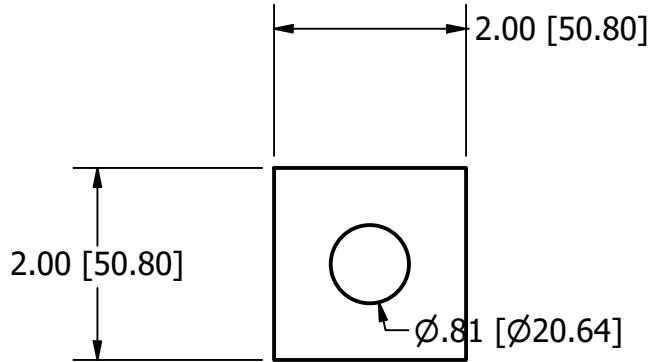

1/4"x2" Square Plate Washer

6481213

Units Inch[mm]

Scale 1/4

Drawn Shannon Kimes

Date 4/25/2026

Material		Packaging		Notes
Base Material: Steel, Carbon		Weight lbs[kgs]	Units	1. Weights approximation/theoretical.
Finish: Plain/None	Piece	0.28[0.13]	1 Piece	
Coating: Oiled	Bag	50[22.7]	176 pcs	
	Pallet	2500[1134]	50 Bags	
	Ton[MT]	2,000[1,000]	7060[7766] pcs	