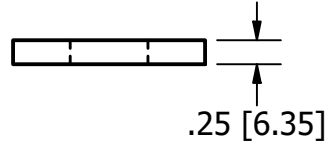

1/4"x2" Square Plate Washer

6481213

Units Inch[mm]

Scale 1/4

Drawn Shannon Kimes

Date 4/25/2026

Material		Packaging		Notes
Base Material: Steel, Carbon		Weight lbs[kgs]	Units	1. Weights approximation/theoretical.
Finish: Plain/None	Piece	0.28[0.13]	1 Piece	
Coating: Oiled	Bag	50[22.7]	176 pcs	
	Pallet	2500[1134]	50 Bags	
	Ton[MT]	2,000[1,000]	7060[7766] pcs	