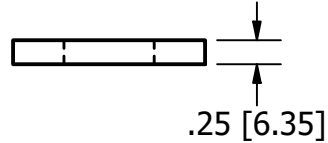

1/4"x2" Square Plate Washer

6481215

Units Inch[mm]

Scale 1/4

Drawn Shannon Kimes

Date 4/25/2026

Material		Packaging		Notes
Base Material: Steel, Carbon		Weight lbs[kgs]	Units	1. Weights approximation/theoretical.
Finish: Plain/None	Piece	0.28[0.13]	1 Piece	
Coating: Oiled	Bag	50[22.7]	176 pcs	
	Pallet	2500[1134]	50 Bags	
	Ton[MT]	2,000[1,000]	7060[7766] pcs	