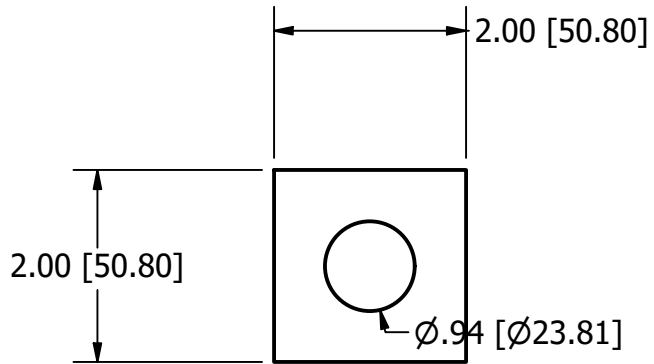

1/4"x2" Square Plate Washer

6481215

Units Inch[mm]

Scale 1/4

Drawn Shannon Kimes

Date 4/25/2026

Material		Packaging		Notes
Base Material: Steel, Carbon		Weight lbs[kgs]	Units	1. Weights approximation/theoretical.
Finish: Plain/None	Piece	0.28[0.13]	1 Piece	
Coating: Oiled	Bag	50[22.7]	176 pcs	
	Pallet	2500[1134]	50 Bags	
	Ton[MT]	2,000[1,000]	7060[7766] pcs	