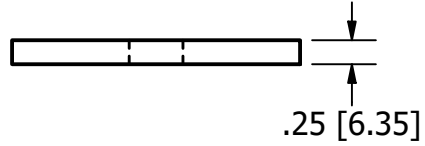

1/4"x3" Square Plate Washer

6481309

Units Inch[mm]

Scale 1/4

Drawn Shannon Kimes

Date 4/25/2026

Material		Packaging		Notes
Base Material: Steel, Carbon		Weight lbs[kgs]	Units	1. Weights approximation/theoretical.
Finish: Plain/None	Piece	0.64[0.29]	1 Piece	
Coating: Oiled	Bag	50[22.7]	78 pcs	
	Pallet	2500[1134]	50 Bags	
	Ton[MT]	2,000[1,000]	3138[3451] pcs	