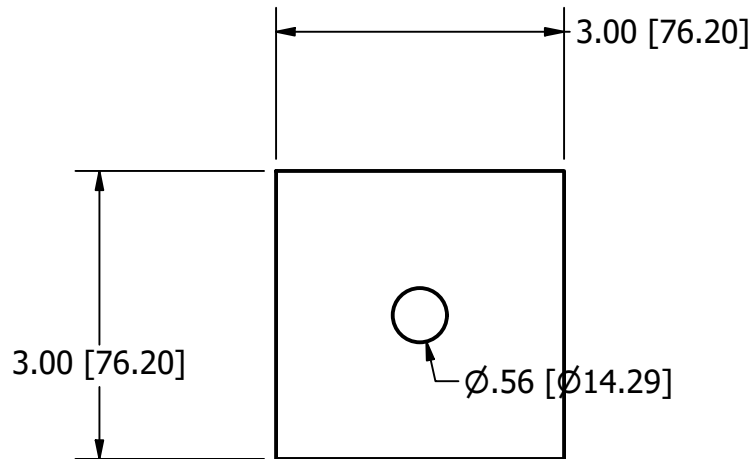

1/4"x3" Square Plate Washer

6481309

Units Inch[mm]

Scale 1/4

Drawn Shannon Kimes

Date 4/25/2026

Material		Packaging		Notes
Base Material: Steel, Carbon		Weight lbs[kgs]	Units	1. Weights approximation/theoretical.
Finish: Plain/None	Piece	0.64[0.29]	1 Piece	
Coating: Oiled	Bag	50[22.7]	78 pcs	
	Pallet	2500[1134]	50 Bags	
	Ton[MT]	2,000[1,000]	3138[3451] pcs	