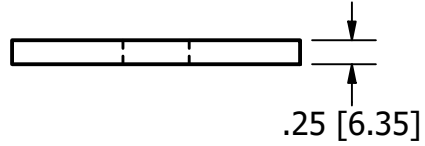

1/4"x3" Square Plate Washer

6481311

Units Inch[mm]

Scale 1/4

Drawn Shannon Kimes

Date 4/25/2026

Material		Packaging		Notes
Base Material: Steel, Carbon		Weight lbs[kgs]	Units	1. Weights approximation/theoretical.
Finish: Plain/None	Piece	0.64[0.29]	1 Piece	
Coating: Oiled	Bag	50[22.7]	78 pcs	
	Pallet	2500[1134]	50 Bags	
	Ton[MT]	2,000[1,000]	3138[3451] pcs	