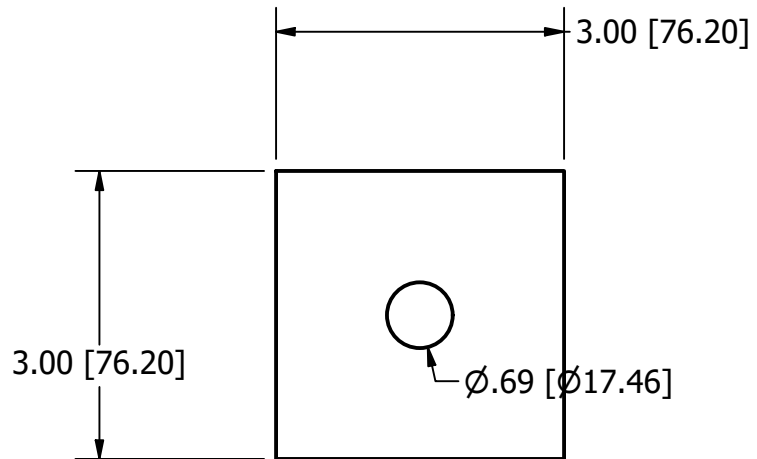

1/4"x3" Square Plate Washer

6481311

Units Inch[mm]

Scale 1/4

Drawn Shannon Kimes

Date 4/25/2026

Material		Packaging		Notes
Base Material: Steel, Carbon		Weight lbs[kgs]	Units	1. Weights approximation/theoretical.
Finish: Plain/None	Piece	0.64[0.29]	1 Piece	
Coating: Oiled	Bag	50[22.7]	78 pcs	
	Pallet	2500[1134]	50 Bags	
	Ton[MT]	2,000[1,000]	3138[3451] pcs	