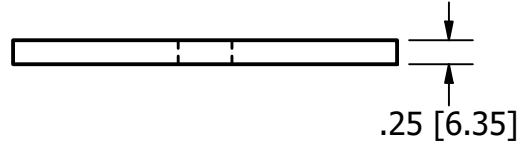

1/4"x4" Square Plate Washer

6481409

Units Inch[mm]

Scale 1/4

Drawn Shannon Kimes

Date 4/25/2026

Material		Packaging		Notes
Base Material: Steel, Carbon		Weight lbs[kgs]	Units	1. Weights approximation/theoretical.
Finish: Plain/None	Piece	1.13[0.51]	1 Piece	
Coating: Oiled	Bag	50[22.7]	44 pcs	
	Pallet	2500[1134]	50 Bags	
	Ton[MT]	2,000[1,000]	1765[1941] pcs	