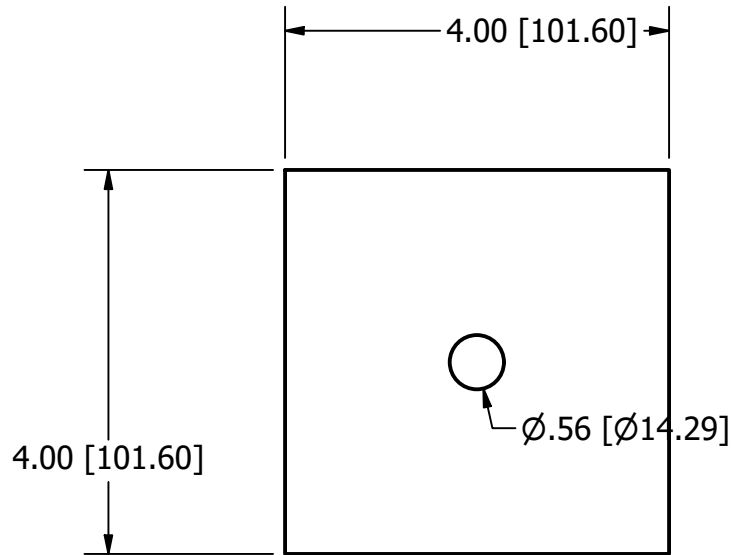

1/4"x4" Square Plate Washer

6481409

Units Inch[mm]

Scale 1/4

Drawn Shannon Kimes

Date 4/25/2026

Material		Packaging		Notes
Base Material: Steel, Carbon		Weight lbs[kgs]	Units	1. Weights approximation/theoretical.
Finish: Plain/None	Piece	1.13[0.51]	1 Piece	
Coating: Oiled	Bag	50[22.7]	44 pcs	
	Pallet	2500[1134]	50 Bags	
	Ton[MT]	2,000[1,000]	1765[1941] pcs	