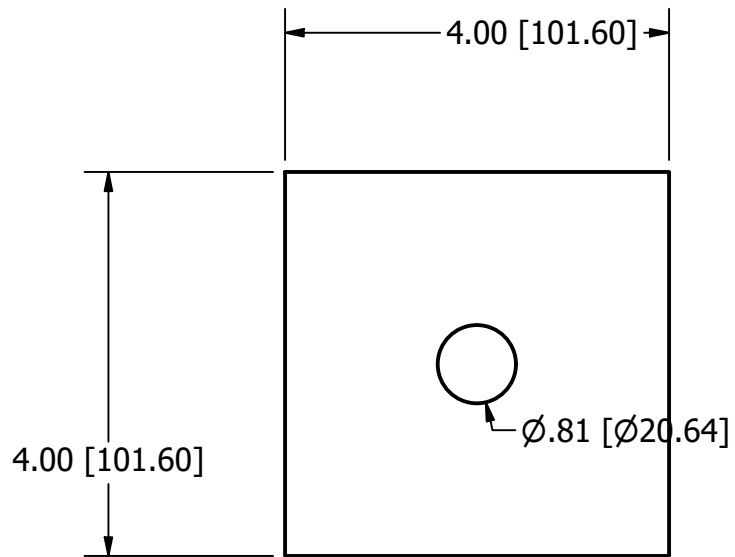

1/4"x4" Square Plate Washer

6481413

Units Inch[mm]

Scale 1/4

Drawn Shannon Kimes

Date 4/25/2026

Material		Packaging		Notes
Base Material: Steel, Carbon		Weight lbs[kgs]	Units	1. Weights approximation/theoretical.
Finish: Plain/None	Piece	1.13[0.51]	1 Piece	
Coating: Oiled	Bag	50[22.7]	44 pcs	
	Pallet	2500[1134]	50 Bags	
	Ton[MT]	2,000[1,000]	1765[1941] pcs	