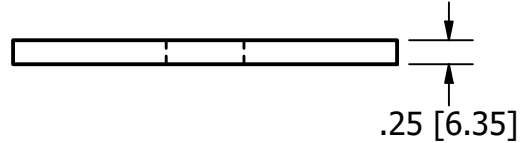

1/4"x4" Square Plate Washer

6481413

Units Inch[mm]

Scale 1/4

Drawn Shannon Kimes

Date 4/25/2026

Material		Packaging		Notes
Base Material: Steel, Carbon		Weight lbs[kgs]	Units	1. Weights approximation/theoretical.
Finish: Plain/None	Piece	1.13[0.51]	1 Piece	
Coating: Oiled	Bag	50[22.7]	44 pcs	
	Pallet	2500[1134]	50 Bags	
	Ton[MT]	2,000[1,000]	1765[1941] pcs	