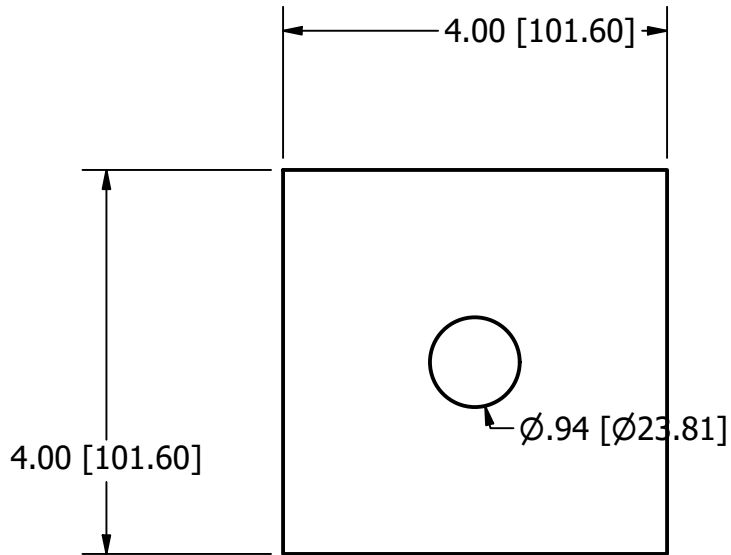

1/4"x4" Square Plate Washer

6481415

Units Inch[mm]

Scale 1/4

Drawn Shannon Kimes

Date 4/25/2026

Material		Packaging		Notes
Base Material: Steel, Carbon		Weight lbs[kgs]	Units	1. Weights approximation/theoretical.
Finish: Plain/None	Piece	1.13[0.51]	1 Piece	
Coating: Oiled	Bag	50[22.7]	44 pcs	
	Pallet	2500[1134]	50 Bags	
	Ton[MT]	2,000[1,000]	1765[1941] pcs	