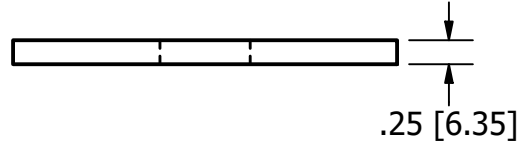

1/4"x4" Square Plate Washer

6481415

Units Inch[mm]

Scale 1/4

Drawn Shannon Kimes

Date 4/25/2026

Material		Packaging		Notes
Base Material: Steel, Carbon		Weight lbs[kgs]	Units	1. Weights approximation/theoretical.
Finish: Plain/None	Piece	1.13[0.51]	1 Piece	
Coating: Oiled	Bag	50[22.7]	44 pcs	
	Pallet	2500[1134]	50 Bags	
	Ton[MT]	2,000[1,000]	1765[1941] pcs	