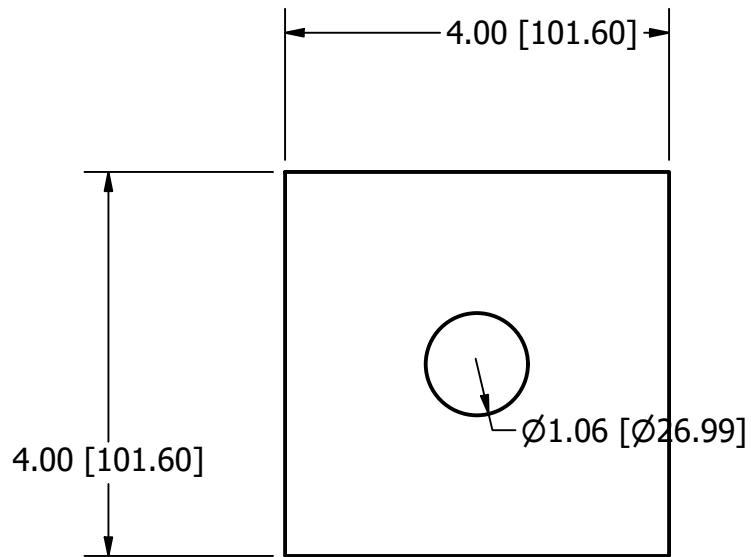

1/4"x4" Square Plate Washer

6481417

Units Inch[mm]

Scale 1/4

Drawn Shannon Kimes

Date 4/25/2026

Material		Packaging		Notes
Base Material: Steel, Carbon		Weight lbs[kgs]	Units	1. Weights approximation/theoretical.
Finish: Plain/None	Piece	1.13[0.51]	1 Piece	
Coating: Oiled	Bag	50[22.7]	44 pcs	
	Pallet	2500[1134]	50 Bags	
	Ton[MT]	2,000[1,000]	1765[1941] pcs	