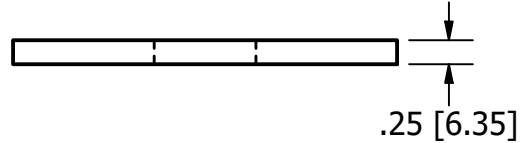

1/4"x4" Square Plate Washer

6481417

Units Inch[mm]

Scale 1/4

Drawn Shannon Kimes

Date 4/25/2026

Material		Packaging		Notes
Base Material: Steel, Carbon		Weight lbs[kgs]	Units	1. Weights approximation/theoretical.
Finish: Plain/None	Piece	1.13[0.51]	1 Piece	
Coating: Oiled	Bag	50[22.7]	44 pcs	
	Pallet	2500[1134]	50 Bags	
	Ton[MT]	2,000[1,000]	1765[1941] pcs	