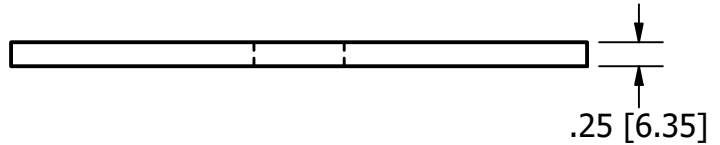

1/4"x6" Square Plate Washer

6481615

Units Inch[mm]

Scale 1/4

Drawn Shannon Kimes

Date 4/25/2026

Material		Packaging		Notes
Base Material: Steel, Carbon		Weight lbs[kgs]	Units	1. Weights approximation/theoretical.
Finish: Plain/None	Piece	2.55[1.16]	1 Piece	
Coating: Oiled	Bag	50[22.7]	20 pcs	
	Pallet	2500[1134]	50 Bags	
	Ton[MT]	2,000[1,000]	784[863] pcs	