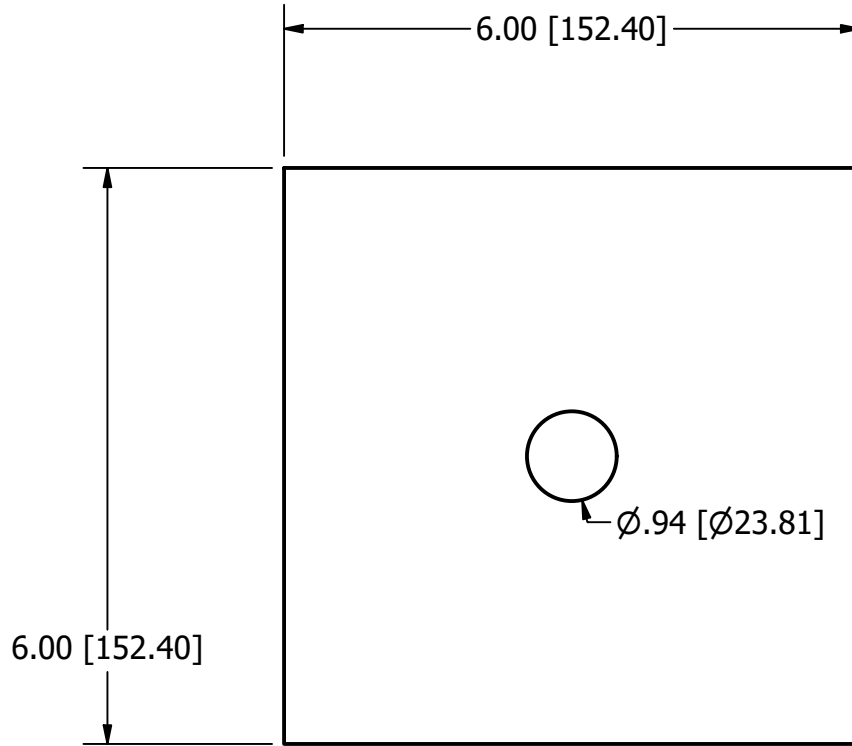

1/4"x6" Square Plate Washer

6481615

Units Inch[mm]

Scale 1/4

Drawn Shannon Kimes

Date 4/25/2026

Material		Packaging		Notes
Base Material: Steel, Carbon		Weight lbs[kgs]	Units	1. Weights approximation/theoretical.
Finish: Plain/None	Piece	2.55[1.16]	1 Piece	
Coating: Oiled	Bag	50[22.7]	20 pcs	
	Pallet	2500[1134]	50 Bags	
	Ton[MT]	2,000[1,000]	784[863] pcs	