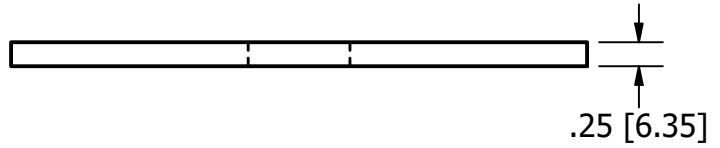

1/4"x6" Square Plate Washer

6481617

Units Inch[mm]

Scale 1/4

Drawn Shannon Kimes

Date 4/25/2026

Material		Packaging		Notes
Base Material: Steel, Carbon		Weight lbs[kgs]	Units	1. Weights approximation/theoretical.
Finish: Plain/None	Piece	2.55[1.16]	1 Piece	
Coating: Oiled	Bag	50[22.7]	20 pcs	
	Pallet	2500[1134]	50 Bags	
	Ton[MT]	2,000[1,000]	784[863] pcs	