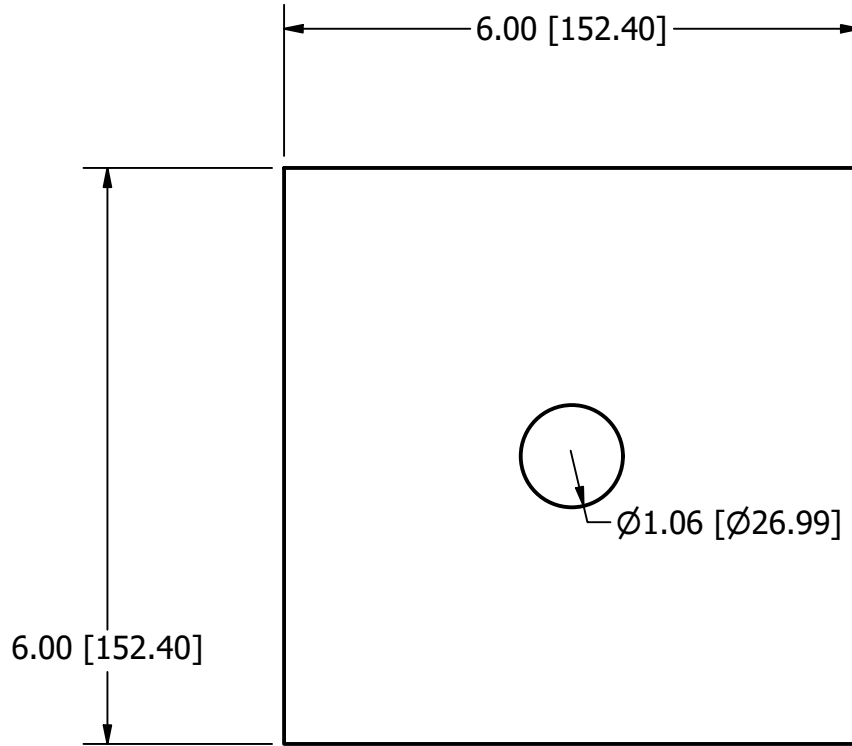

1/4"x6" Square Plate Washer

6481617

Units Inch[mm]

Scale 1/4

Drawn Shannon Kimes

Date 4/25/2026

Material		Packaging		Notes
Base Material: Steel, Carbon		Weight lbs[kgs]	Units	1. Weights approximation/theoretical.
Finish: Plain/None	Piece	2.55[1.16]	1 Piece	
Coating: Oiled	Bag	50[22.7]	20 pcs	
	Pallet	2500[1134]	50 Bags	
	Ton[MT]	2,000[1,000]	784[863] pcs	