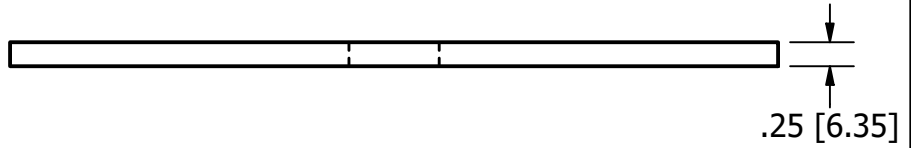

1/4"x8" Square Plate Washer

6481815

Units Inch[mm]

Scale 1/4

Drawn Shannon Kimes

Date 4/25/2026

Material		Packaging		Notes
Base Material: Steel, Carbon		Weight lbs[kgs]	Units	1. Weights approximation/theoretical.
Finish: Plain/None	Piece	4.53[2.06]	1 Piece	
Coating: Oiled	Bag	50[22.7]	11 pcs	
	Pallet	2500[1134]	50 Bags	
	Ton[MT]	2,000[1,000]	441[485] pcs	