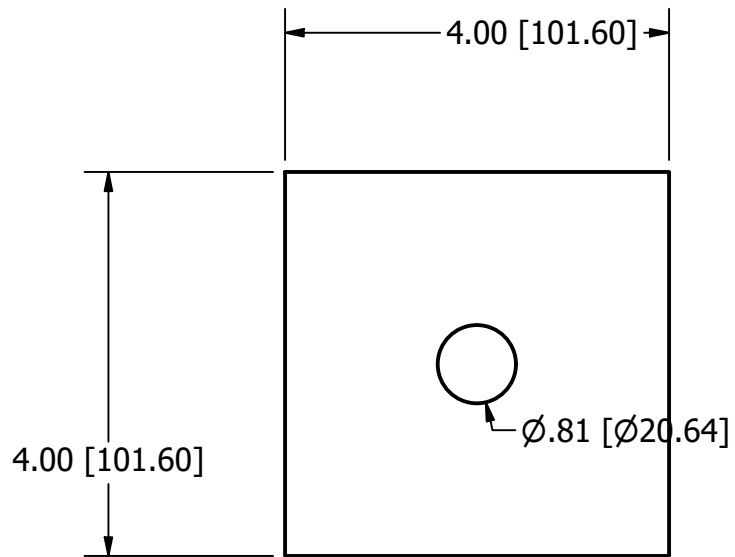

3/4"x4" Square Plate Washer

6483413

Units Inch[mm]

Scale 1/4

Drawn Shannon Kimes

Date 4/25/2026

Material		Packaging		Notes
Base Material: Steel, Carbon		Weight lbs[kgs]	Units	1. Weights approximation/theoretical.
Finish: Plain/None	Piece	3.40[1.54]	1 Piece	
Coating: Oiled	Bag	50[22.7]	15 pcs	
	Pallet	2500[1134]	50 Bags	
	Ton[MT]	2,000[1,000]	588[647] pcs	