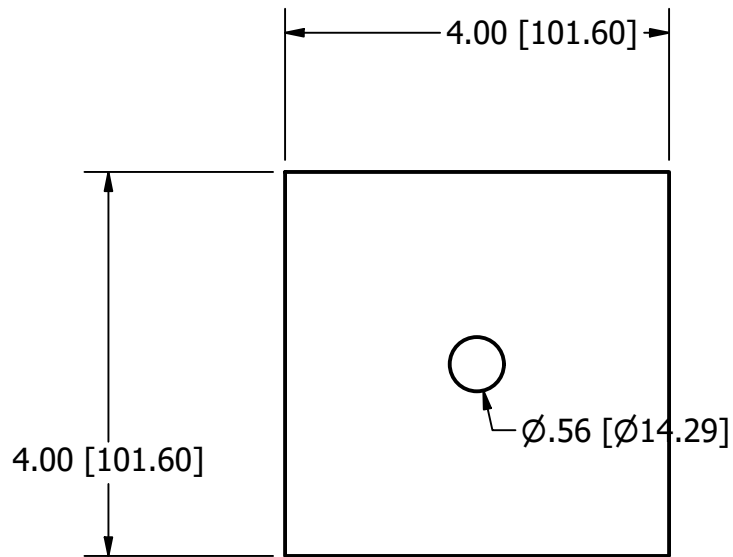

3/4"x4" Square Plate Washer

6483409

Units Inch[mm]

Scale 1/4

Drawn Shannon Kimes

Date 4/25/2026

Material		Packaging		Notes
Base Material: Steel, Carbon		Weight lbs[kgs]	Units	1. Weights approximation/theoretical.
Finish: Plain/None	Piece	3.40[1.54]	1 Piece	
Coating: Oiled	Bag	50[22.7]	15 pcs	
	Pallet	2500[1134]	50 Bags	
	Ton[MT]	2,000[1,000]	588[647] pcs	